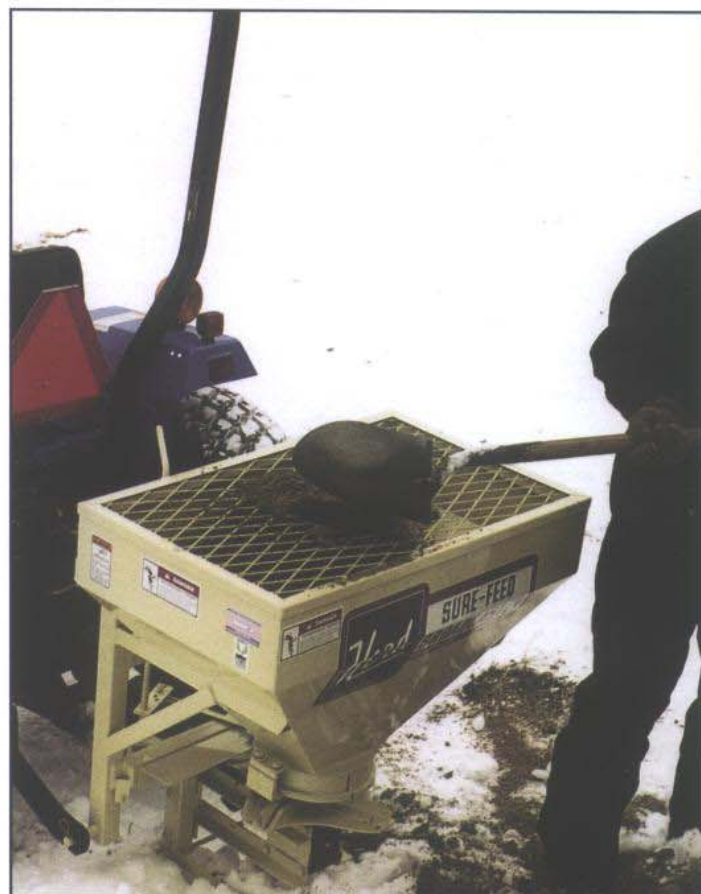

Shown above: Model 5.5